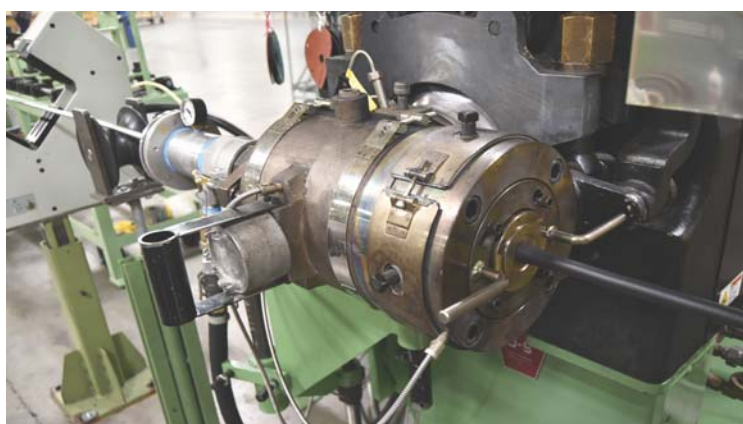

The state-of-the-art equipment includes:

- **Insulating lines**
- **Twisters**
- **Cablers**
- **Slitters**
- **CLX lines**
- **Jacketing lines**
- **Testing facilities**
- **Braiders**
- **Tape shielding**
- **Final inspection and rewinding equipment**

One of several CLX lines.

A variety of cablers provide manufacturing capacity of various sizes and construction types.

Now in operation with expanded products

Test department includes test pens for efficient operations and material handling. Equipped for AC or DC testing, dry and water tank testing of cables.

Jacket extrusion line.

Close up of extruder head.

Material silos: Pelletized materials arrive in bulk and remain secure in storage.

Cablers with anti back-twist payoffs.

All new modern equipment including monitored PLC systems.